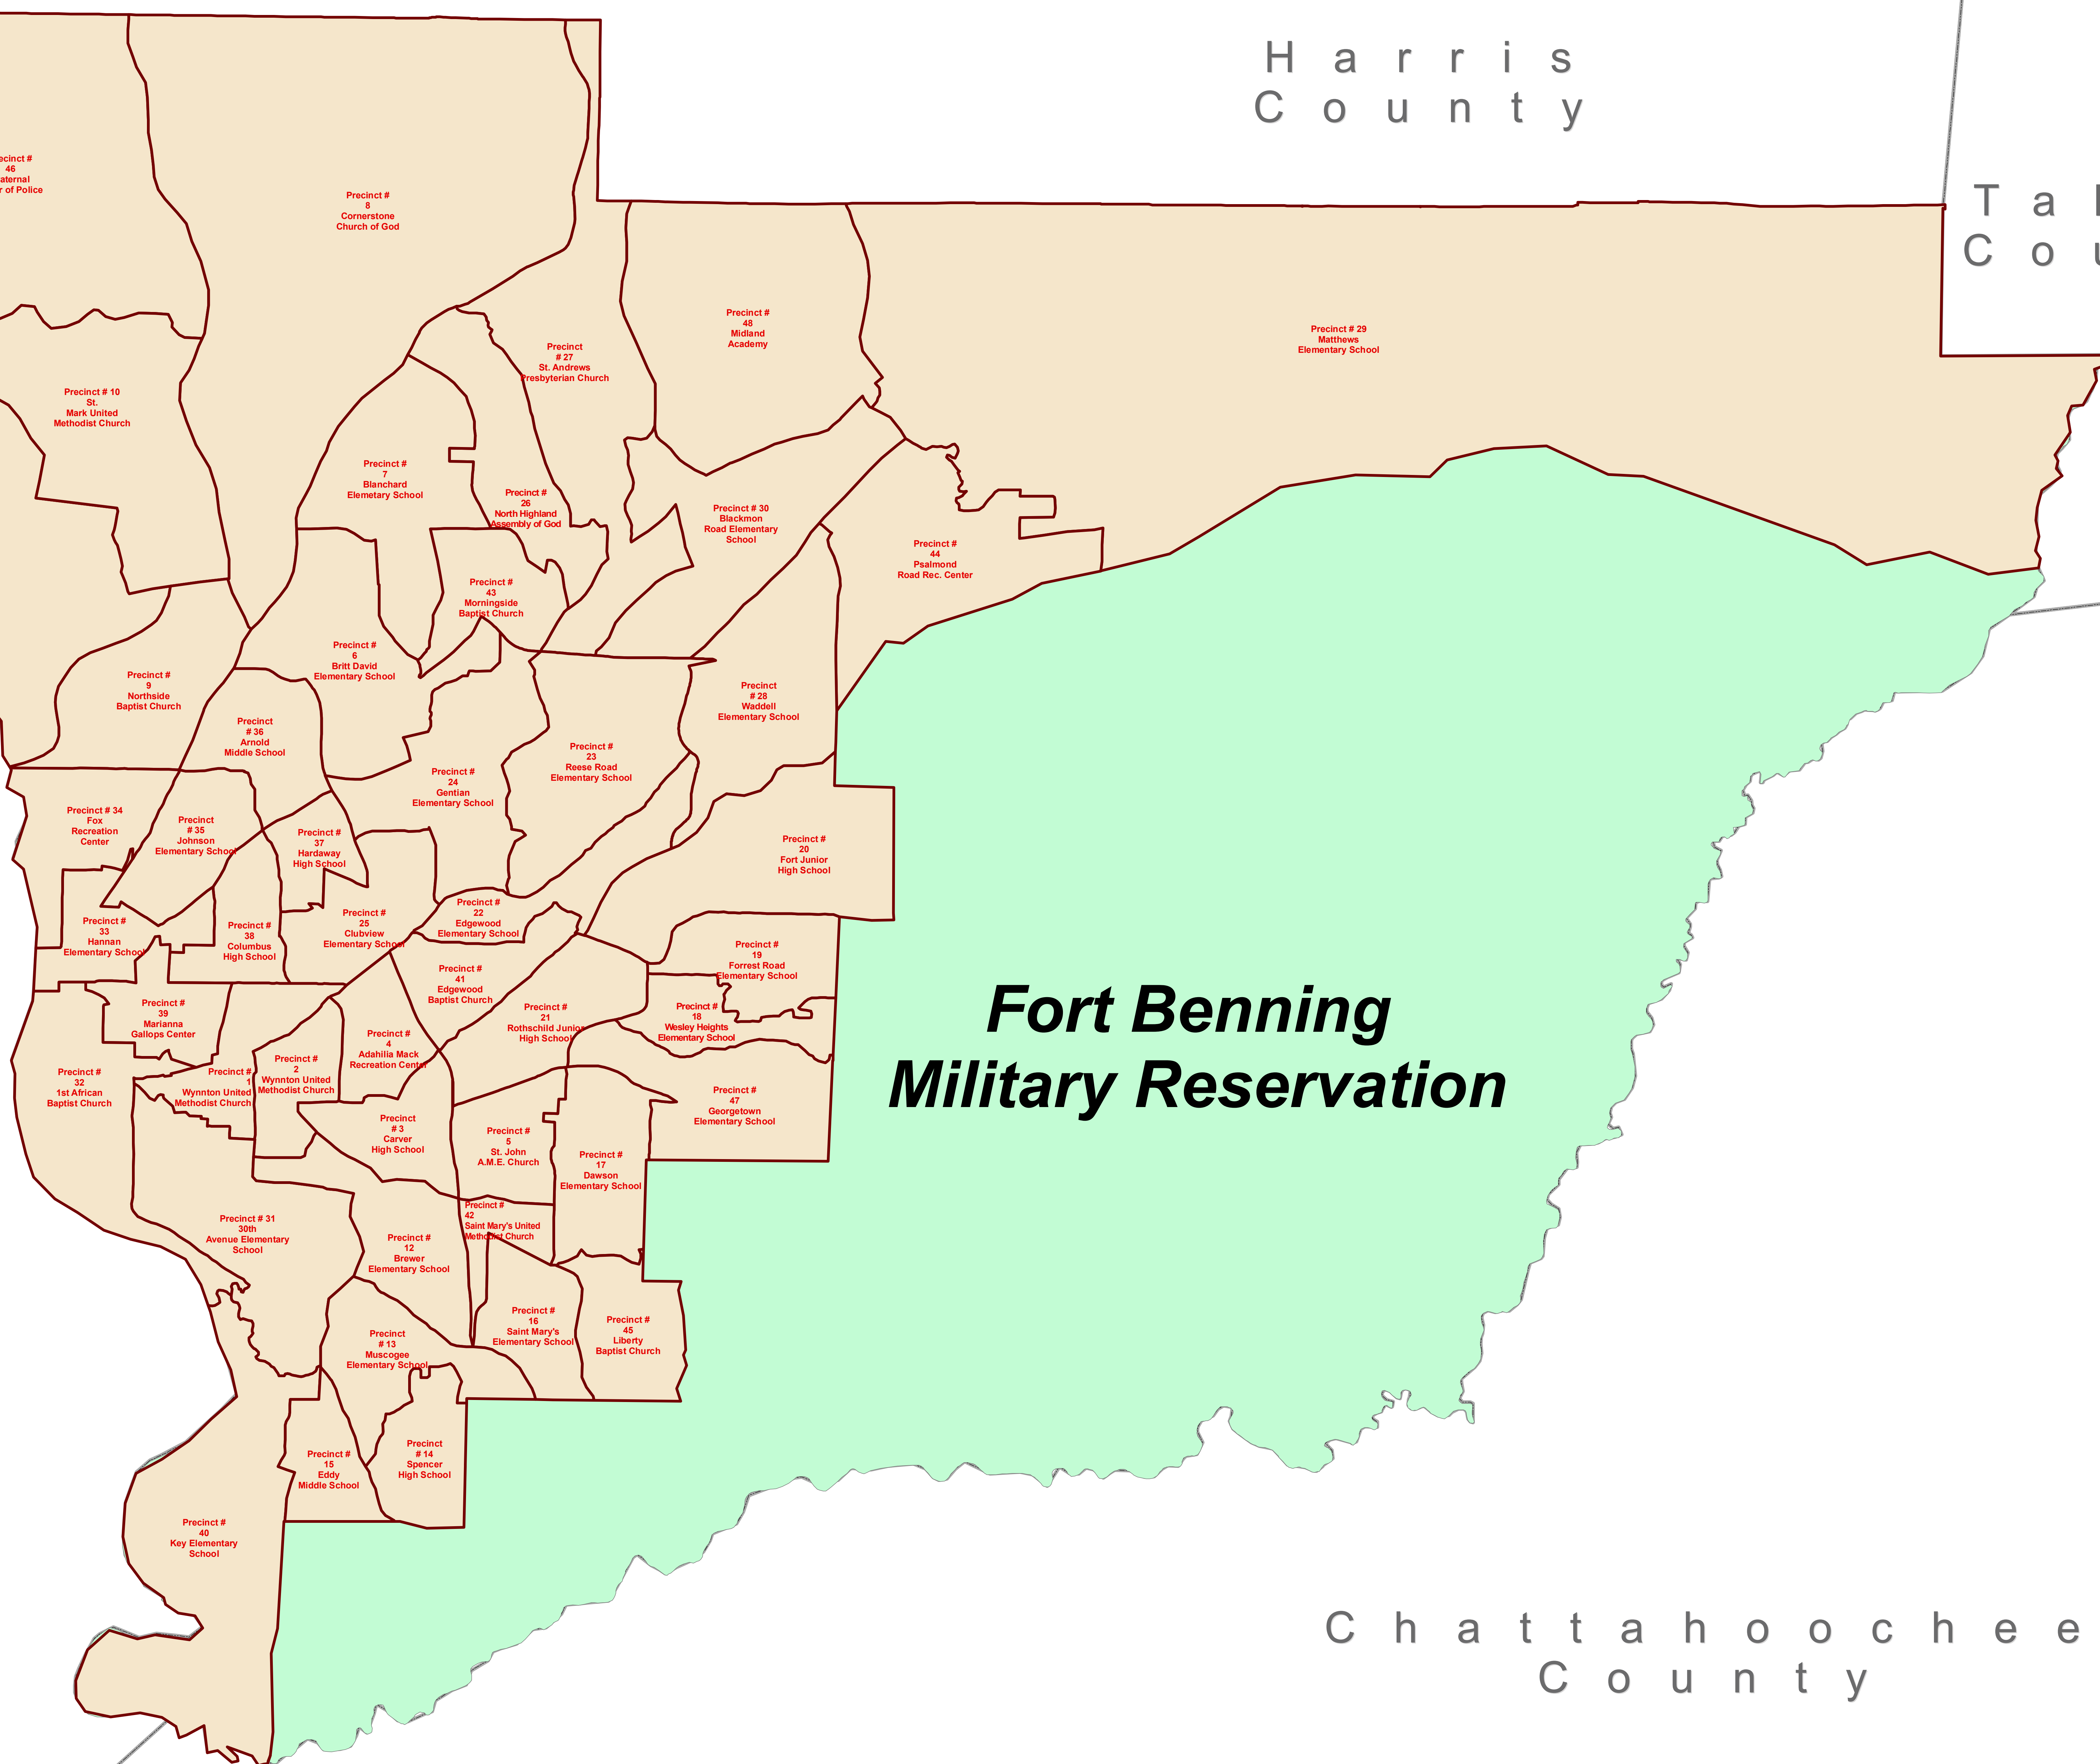

Lee
County

Harris
County

Talbot
County

NOTICE:
The Muscogee County Board of Elections is currently in the process of determining a new precinct structure for 2010. If approved this precinct map will change.

**Fort Benning
Military Reservation**

Russell
County

Chattahoochee
County

**CCG GIS Map Catalog - Voting Precincts
Department of Engineering - GIS Division**

This material is made available as a public service. Maps and data are to be used for reference purposes only. The data contained is subject to constant change. Map information is believed to be correct but is not guaranteed.

Transverse Mercator Projection
False Easting: 2296583.333333
False Northing: 0.000000
Central Meridian: -84.166667
Scale Factor: 0.999900
Latitude Of Origin: 30.000000
Linear Unit: Foot US
GCS North American 1983
Datum: D North American 1983